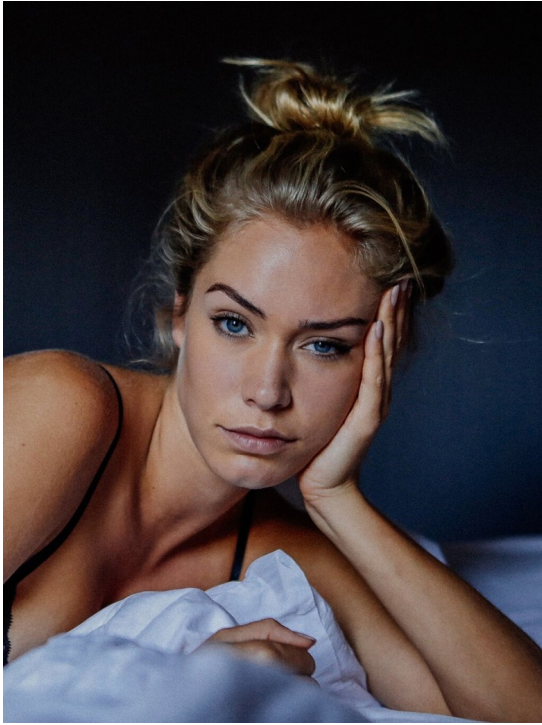

SHARON PIEKSMA

NO TOYS