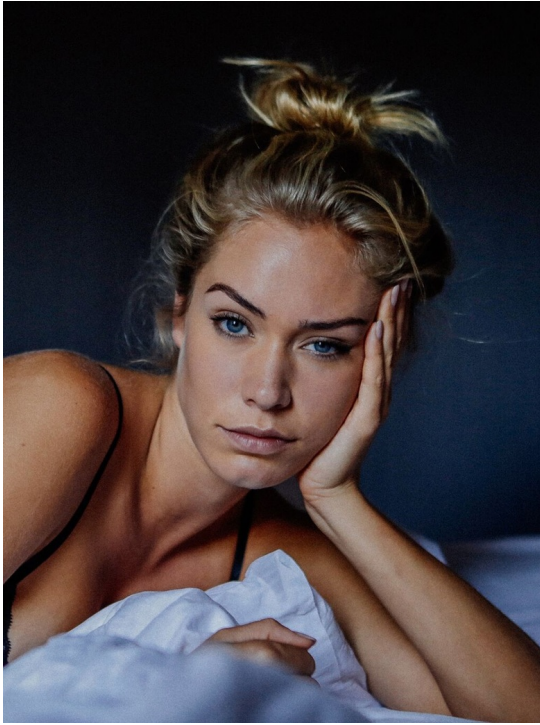

SHARON PIEKSMA

NO TOYS