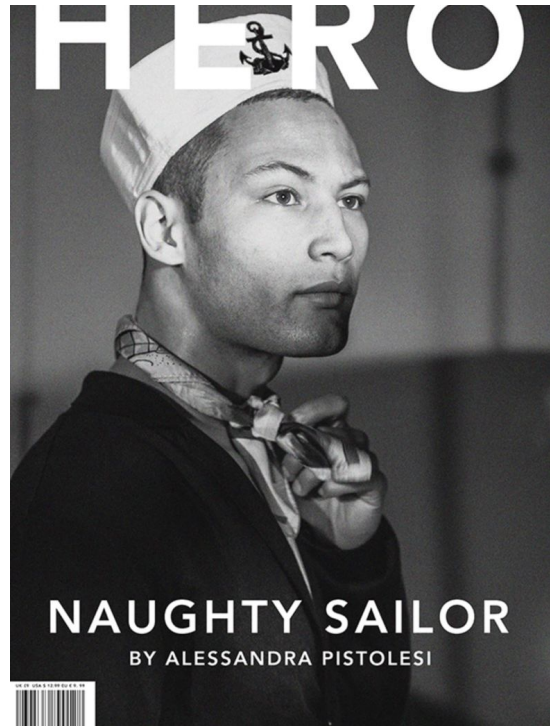

TOM VAN HAUWAERT

NO TOYS