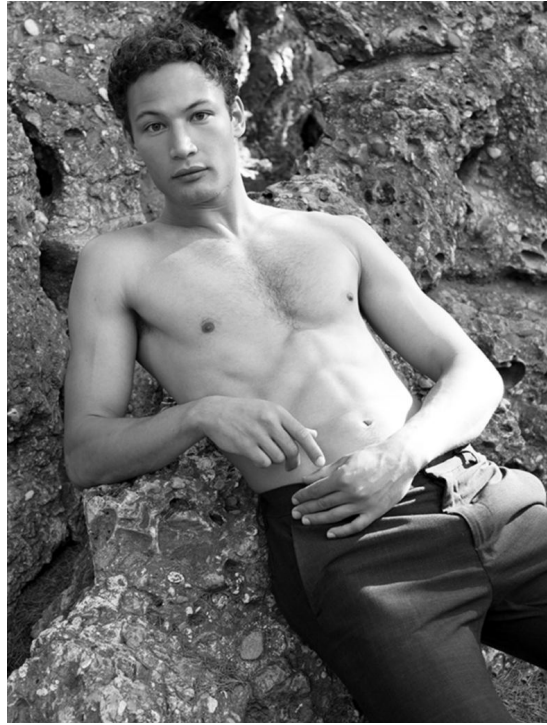

TOM VAN HAUWAERT

HEIGHT:188 | BUST:92 | WAIST:77 | HIPS:0 | SHOES:43 | SUIT:50 | HAIR:BROWN | EYES:BROWN

NO TOYS

TOM VAN HAUWAERT

NO TOYS

TOM VAN HAUWAERT

NO TOYS

TOM VAN HAUWAERT