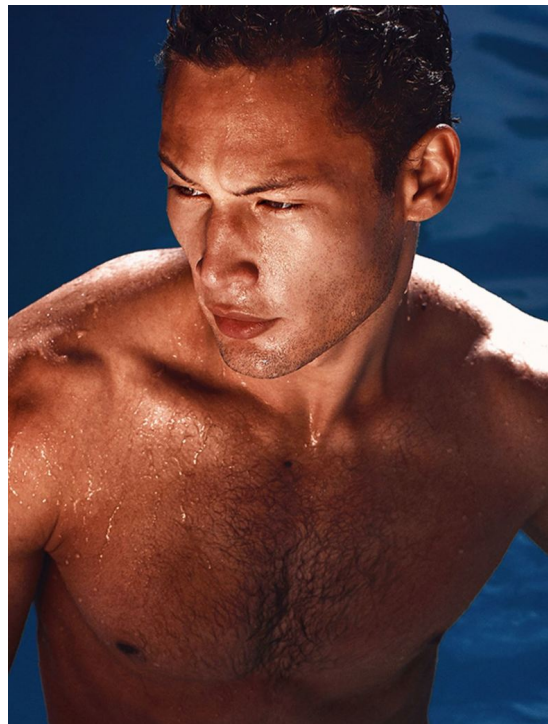

TOM VAN HAUWAERT

NO TOYS