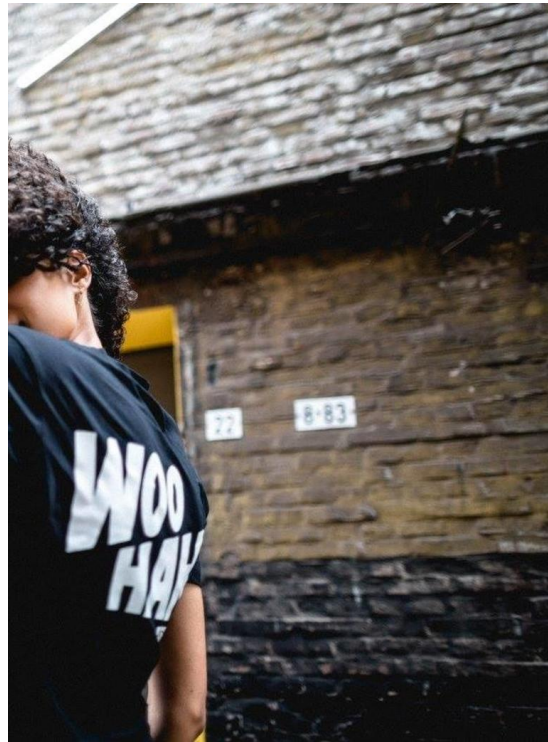

ASHLEY WALLER

HEIGHT 175 BUST 83 WAIST 63 HIPS 90 SHOES 39 DRESS 36 HAIR BROWN EYES BROWN

NO TOYS

ASHLEY WALLER

NO TOYS

ASHLEY WALLER

NO TOYS

ASHLEY WALLER