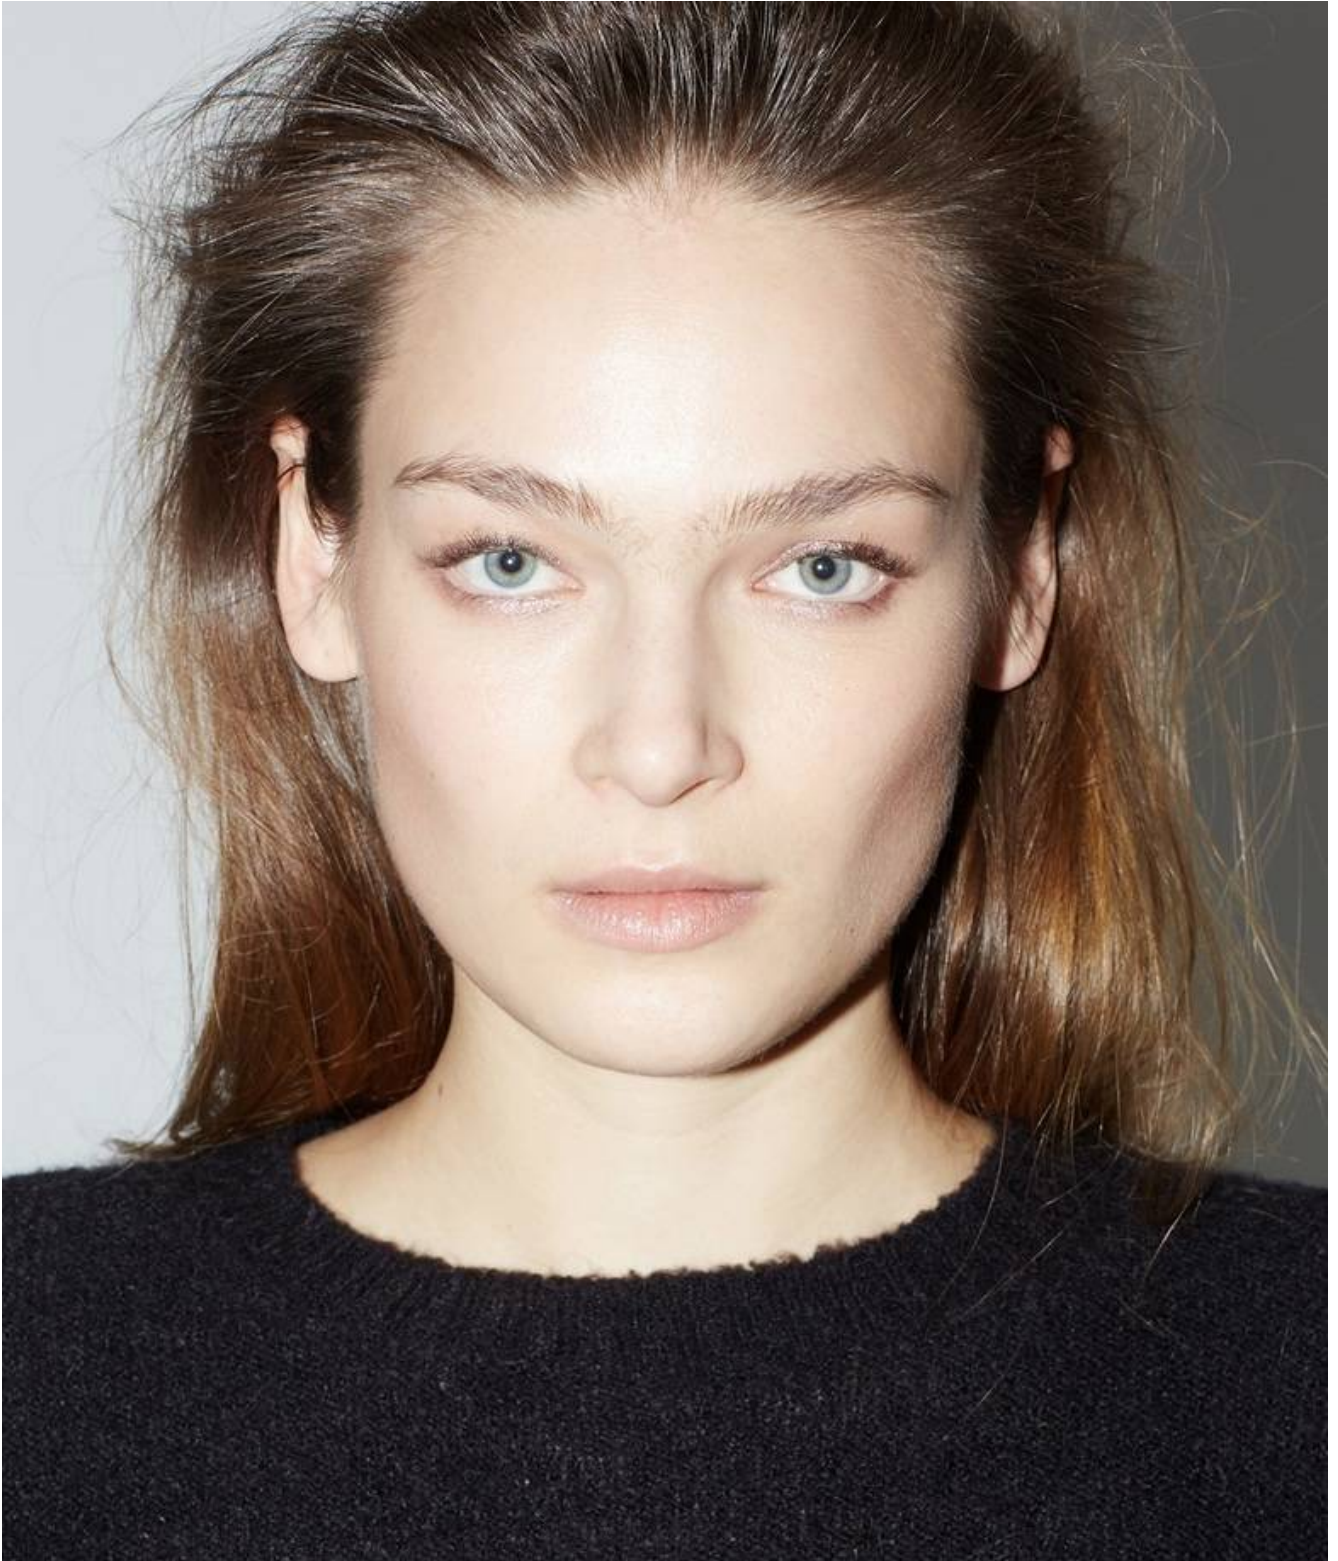

NO TOYS

SOPHIE MAXIM

HEIGHT: 176 | DRESS: 36 | BUST: 83 | WAIST: 63 | HIPS: 93 | SHOES: 40 | HAIR: BROWN | EYES: GREEN-BLUE

NO TOYS
MODELAGENCY
SCHWANENMARKT 12
40213 DÜSSELDORF
+49 211 32 21 00
[www . notoys . de](http://www.notoys.de)