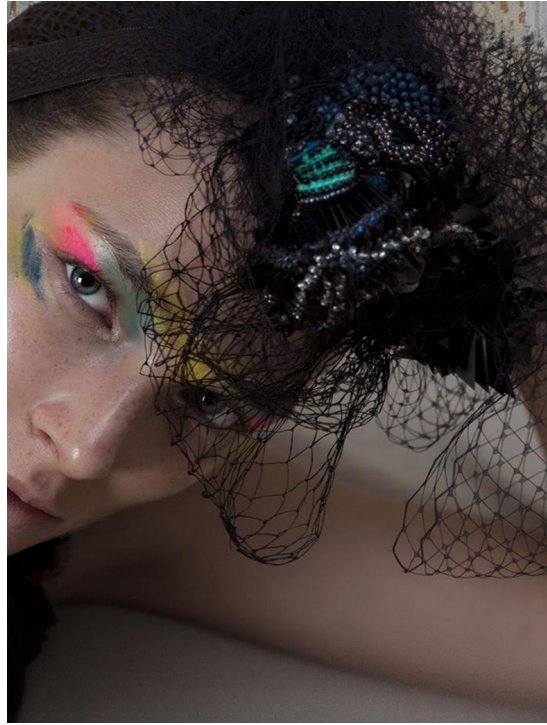

SOPHIE MAXIM

NO TOYS